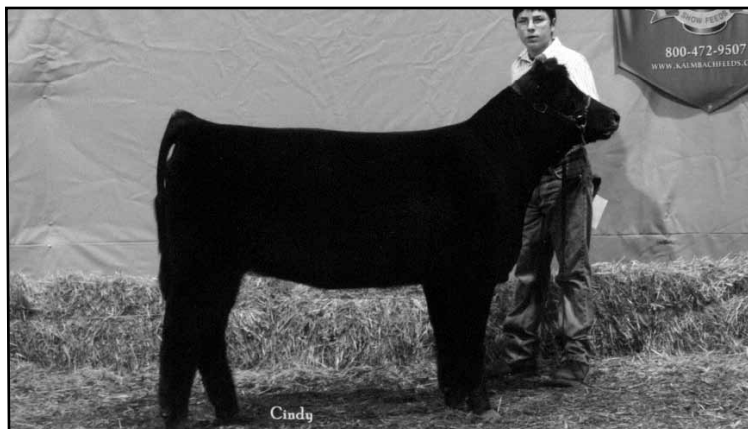

Super genetics on both sides of her pedigree. Lots of depth of rib. She would make a great cow prospect. Super easy attitude.

**Consignor: Brunke Chiangus**

**Lot 213 - BRU Lady Bella 323W**